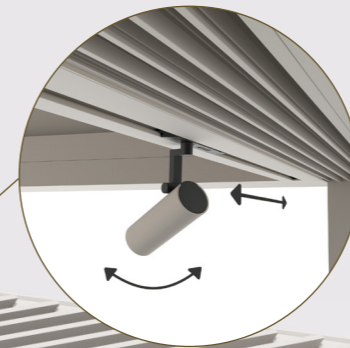

Architectural design for
exclusive Outdoor Living

amani
BY RENSON

FLEXIBLE COLUMN POSITIONING
Architectural freedom without essential corner columns

PERSONALIZE YOUR RENSON SUN PROTECTION SYSTEM WITH WOODEN OR ALUMINUM LINARTE CLADDING
Finishing to match your favorite style with or without an integrated sliding door to create an enclosed space

DYNAMIC, DIMMABLE SPOTLIGHTS
Seamless mix of functional and ambient lighting, dimmable with independent positioning

CANOPY
Astonishingly large shaded area with a light, minimalist frame

FOLDING AND SLIDING PANELS IN FRONT OF THE BEAM
Place the folding and sliding panels in front of the beam for a lighter visual aesthetic. The folding panels retract compactly for improved views

CONTROL SUN AND SHADE

Control sunlight your way with Amani. From welcoming the first rays of the day to keeping them at bay, you decide. Rotate the roof's blades to let in more light or allow rising heat to escape. Trouble with low sun? Turn up the shade with for instance the canopy and/ or insert features. The Fixscreen is retractable. It disappears into the top beam and can be lowered to any position you need. Loggia folding and sliding panels move effortlessly in front of, between, or behind the columns to create the perfect shade. You can also enhance the ambiance with outdoor curtains and glass sliding panels.