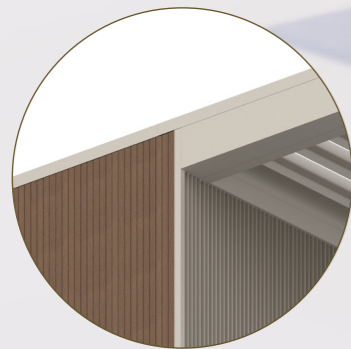

PERFORMANCE

ACCESSORIES

ROOF TYPE

- Bladed roof: rotating blades
- Canvas roof: fixed roof (canvas fabric finish below)
- Open roof

BLADE TYPE

- Bi-color
- Wooddesign

AWNING

- 1 or more sides

Architectural design for
exclusive Outdoor Living

amani
BY RENSON

FLEXIBLE COLUMN POSITIONING
Architectural freedom without essential corner columns

PERSONALIZE YOUR RENSON SUN PROTECTION SYSTEM WITH WOODEN OR ALUMINUM LINARTE CLADDING
Finishing to match your favorite style with or without an integrated sliding door to create an enclosed space

CONTROL SUN AND SHADE

Control sunlight your way with Amani. From welcoming the first rays of the day to keeping them at bay, you decide. Rotate the roof's blades to let in more light or allow rising heat to escape. Trouble with low sun? Turn up the shade with for instance the canopy and/ or insert features. The Fixscreen is retractable. It disappears into the top beam and can be lowered to any position you need. Loggia folding and sliding panels move effortlessly in front of, between, or behind the columns to create the perfect shade. You can also enhance the ambiance with outdoor curtains and glass sliding panels.