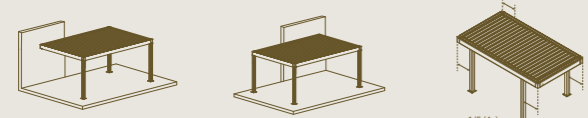

Wall to the left   Wall to the right   Shifted column

Dimensions

- Pivot*: max. 20'4"
- Span**: max. 14'9"
- Passage height: up to 9'2" + extra length for columns possible
- Customizable to the fraction of an inch.

All columns can be shifted by pivot (up to 1/5) or span (up to 1/10)

*Pivot: The beam that runs perpendicular to the louvers.

**Span: The beam that runs parallel to the louvers

FINISHES

Wide range of coating finishes available (all RAL colors offered) and fabric options. Predefined **Design Styles** guarantee perfect harmony between materials and colors.