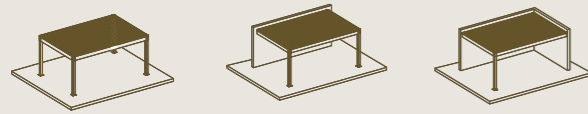

Construction methods

Stand alone   Wall-mounted (span or pivot)   Wall-mounted (span and pivot)