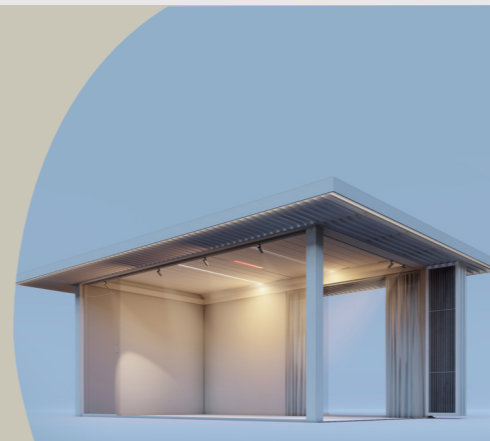

IN THE RIGHT LIGHT

As the sun sets, Amani comes to life with its iconic LED lighting, creating clean architectural lines that make it truly stand out. Dynamic spotlights are positioned to highlight specific areas, while ambient roof lighting casts a soft, warm glow, enhancing the cozy outdoor atmosphere. Need more focused lighting? The Lineo and Storage LED options provide uniform, shadow-free illumination for perfect clarity.