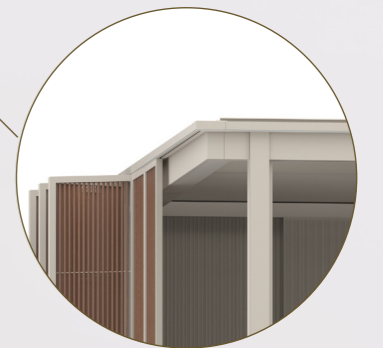

FLEXIBLE COLUMN POSITIONING
Architectural freedom without essential corner columns

PERSONALIZE YOUR RENSON SUN PROTECTION SYSTEM WITH WOODEN OR ALUMINUM LINARTE CLADDING
Finishing to match your favorite style with or without an integrated sliding door to create an enclosed space

DYNAMIC, DIMMABLE SPOTLIGHTS
Seamless mix of functional and ambient lighting, dimmable with independent positioning

CANOPY
Astonishingly large shaded area with a light, minimalist frame

FOLDING AND SLIDING PANELS IN FRONT OF THE BEAM
Place the folding and sliding panels in front of the beam for a lighter visual aesthetic. The folding panels retract compactly for improved views

CONTROL SUN AND SHADE

Control sunlight your way with Amani. From welcoming the first rays of the day to keeping them at bay, you decide. Rotate the roof's blades to let in more light or allow rising heat to escape. Trouble with low sun? Turn up the shade with for instance the canopy and/ or insert features. The Fixscreen is retractable. It disappears into the top beam and can be lowered to any position you need. Loggia folding and sliding panels move effortlessly in front of, between, or behind the columns to create the perfect shade. You can also enhance the ambiance with outdoor curtains and glass sliding panels.

IN THE RIGHT LIGHT

As the sun sets, Amani comes to life with its iconic LED lighting, creating clean architectural lines that make it truly stand out. Dynamic spotlights are positioned to highlight specific areas, while ambient roof lighting casts a soft, warm glow, enhancing the cozy outdoor atmosphere. Need more focused lighting? The Lineo and Storage LED options provide uniform, shadow-free illumination for perfect clarity.

SHELTER FROM THE ELEMENTS