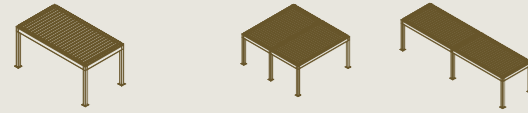

CONFIGURATIONS

Structure types

Single   Joined (span or pivot)