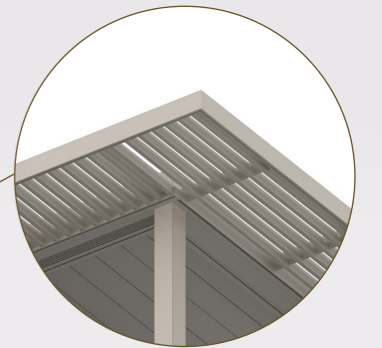

PERFORMANCE

ACCESSORIES

ROOF TYPE

- Bladed roof: rotating blades
- Canvas roof: fixed roof (canvas fabric finish below)
- Open roof

BLADE TYPE

- Bi-color
- Wooddesign

AWNING

- 1 or more sides

Architectural design for
exclusive Outdoor Living

amani
BY RENSON

FLEXIBLE COLUMN POSITIONING
Architectural freedom without essential corner columns

PERSONALIZE YOUR RENSON SUN PROTECTION SYSTEM WITH WOODEN OR ALUMINUM LINARTE CLADDING
Finishing to match your favorite style with or without an integrated sliding door to create an enclosed space

DYNAMIC, DIMMABLE SPOTLIGHTS
Seamless mix of functional and ambient lighting, dimmable with independent positioning

CANOPY
Astonishingly large shaded area with a light, minimalist frame

FOLDING AND SLIDING PANELS IN FRONT OF THE BEAM
Place the folding and sliding panels in front of the beam for a lighter visual aesthetic. The folding panels retract compactly for improved views

CONTROL SUN AND SHADE

Control sunlight your way with Amani. From welcoming the first rays of the day to keeping them at bay, you decide. Rotate the roof's blades to let in more light or allow rising heat to escape. Trouble with low sun? Turn up the shade with for instance the canopy and/ or insert features. The Fixscreen is retractable. It disappears into the top beam and can be lowered to any position you need. Loggia folding and sliding panels move effortlessly in front of, between, or behind the columns to create the perfect shade. You can also enhance the ambiance with outdoor curtains and glass sliding panels.